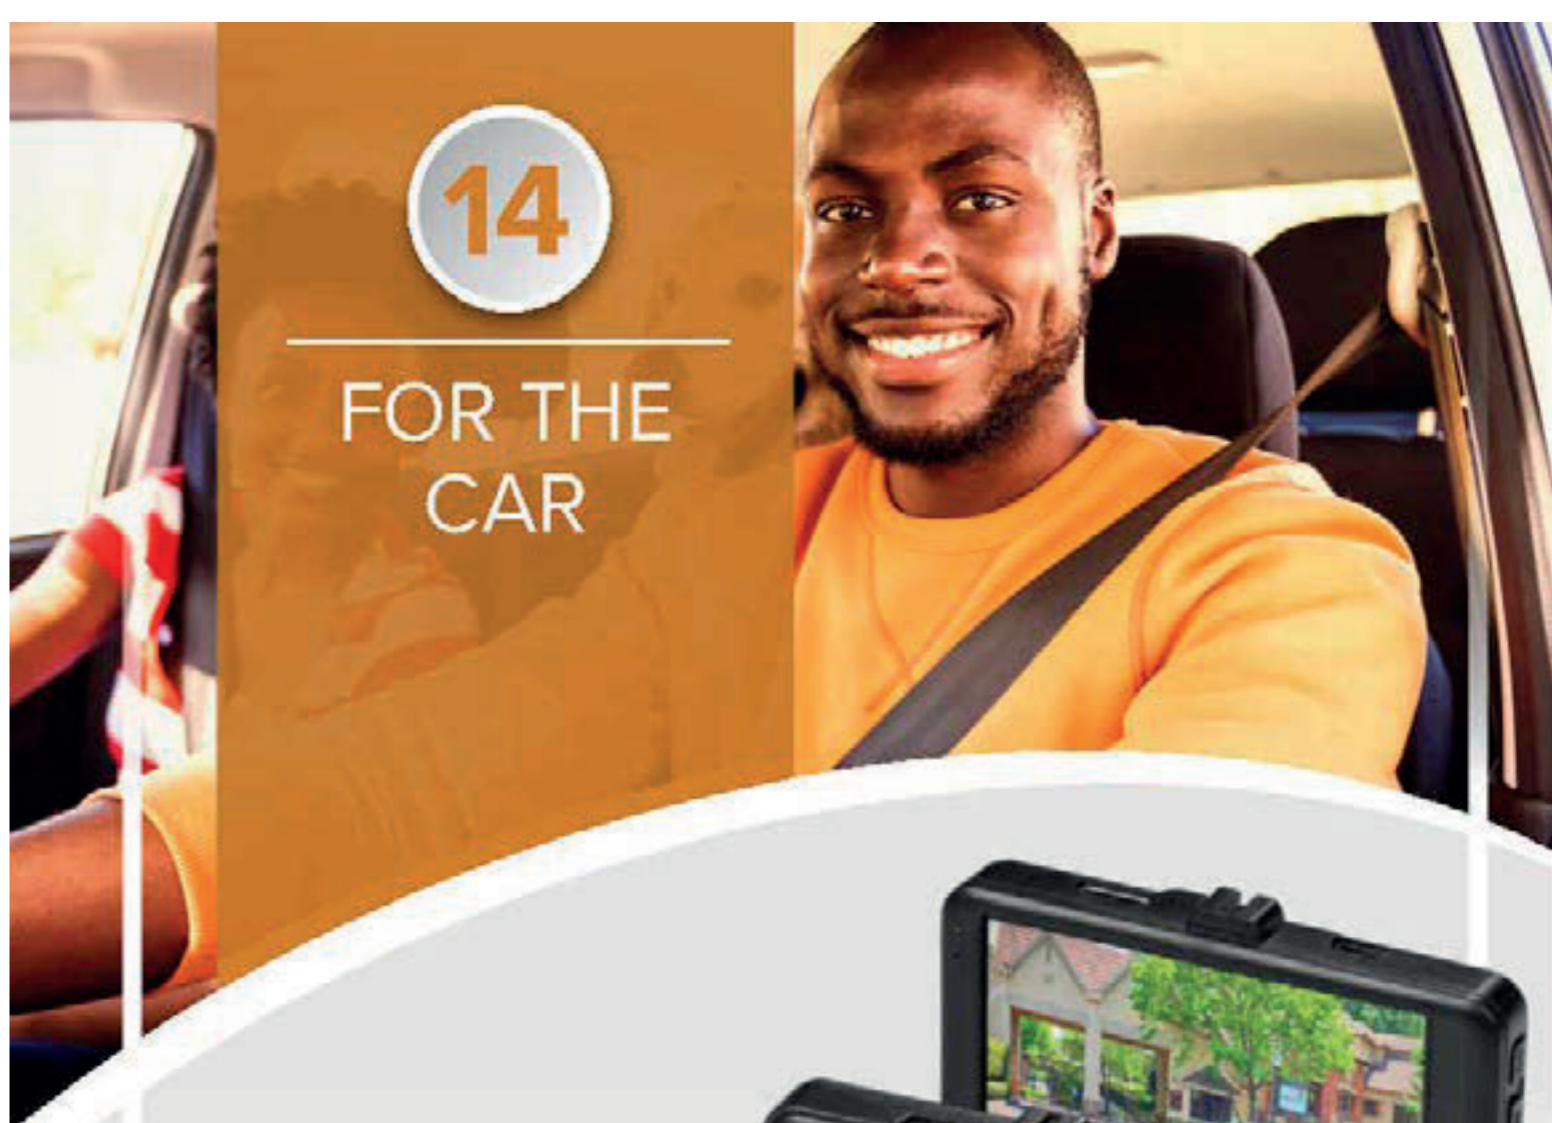

14

FOR THE
CAR