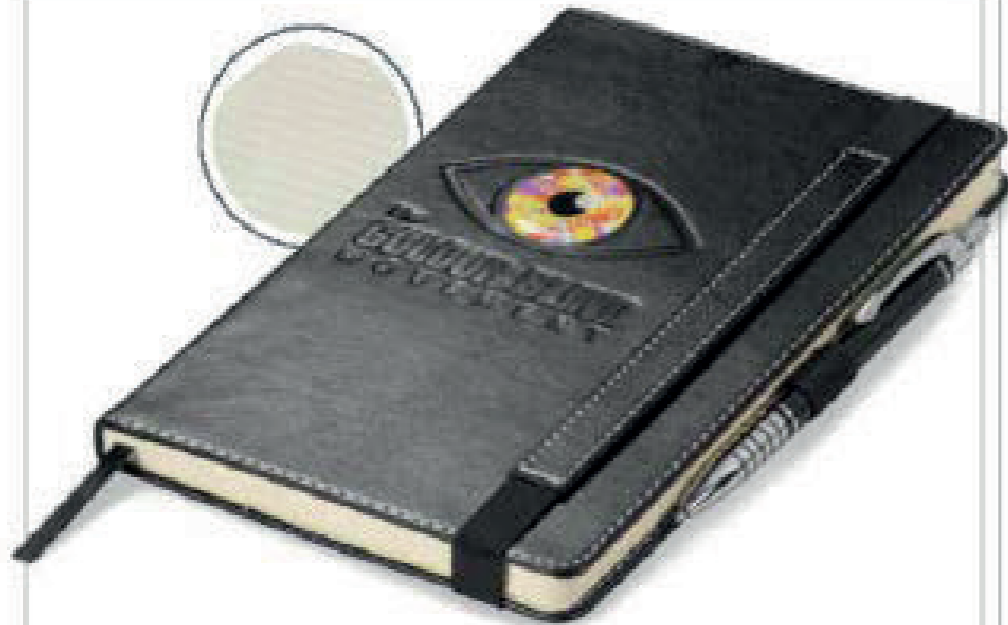

NO-5700
EXCELSIOR AS NOTEBOOK
+ 21 x 10 (3x4) 2 (M) (x 18) (1)
+ PU + 120 (14) pages
+ 100 x 100 (1) (1) (1) (1) (1)

PRICE INCLUDES:
NOTEBOOK SC 21101000