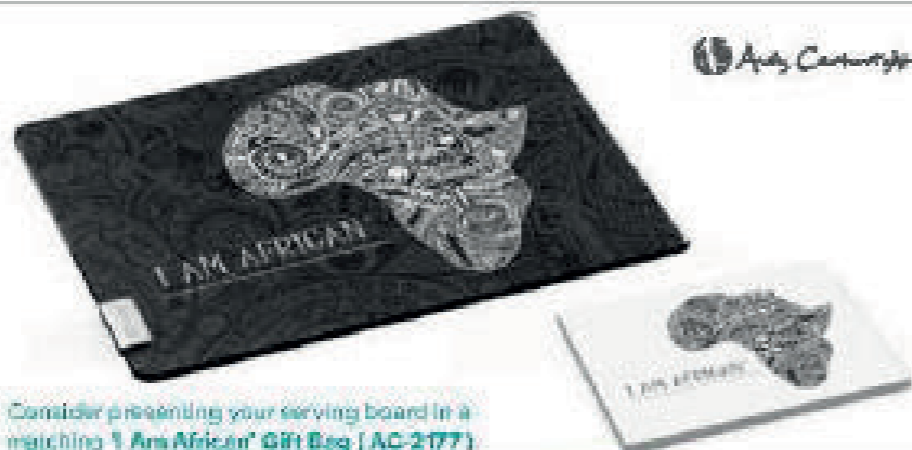

AC-2180
ANDY CARTWRIGHT
I AM AFRICAN GLASS
SERVING BOARD
- 24 (1 x 18 (w) x 0.8 (h))
- tempered glass
- presentation box: 24.8 (1 x 18.8 (w) x 1.0 (h))

www.andycartwright.com
ITEM NO. AC-2180

Consider presenting your serving board in a matching 'I Am African' Gift Bag (AC-2177)

AC-2135
ANDY CARTWRIGHT
PALETTE L'ARTISTE CHEESE SET

board: 28.2 (1 x 28 (w) x 1.5 (h))
serving board: 24 (1 x 18 (w) x 0.8 (h))
- tempered glass
palette knife: 18 (1 x 2.8 (w) x 2.4 (h))
- rubber wood & stainless steel
palette knife: 15 (1 x 2.4 (w) x 2.4 (h))
- rubber wood & stainless steel
presentation box: 28 (1 x 27 (w) x 4 (h))

www.andycartwright.com
ITEM NO. AC-2135