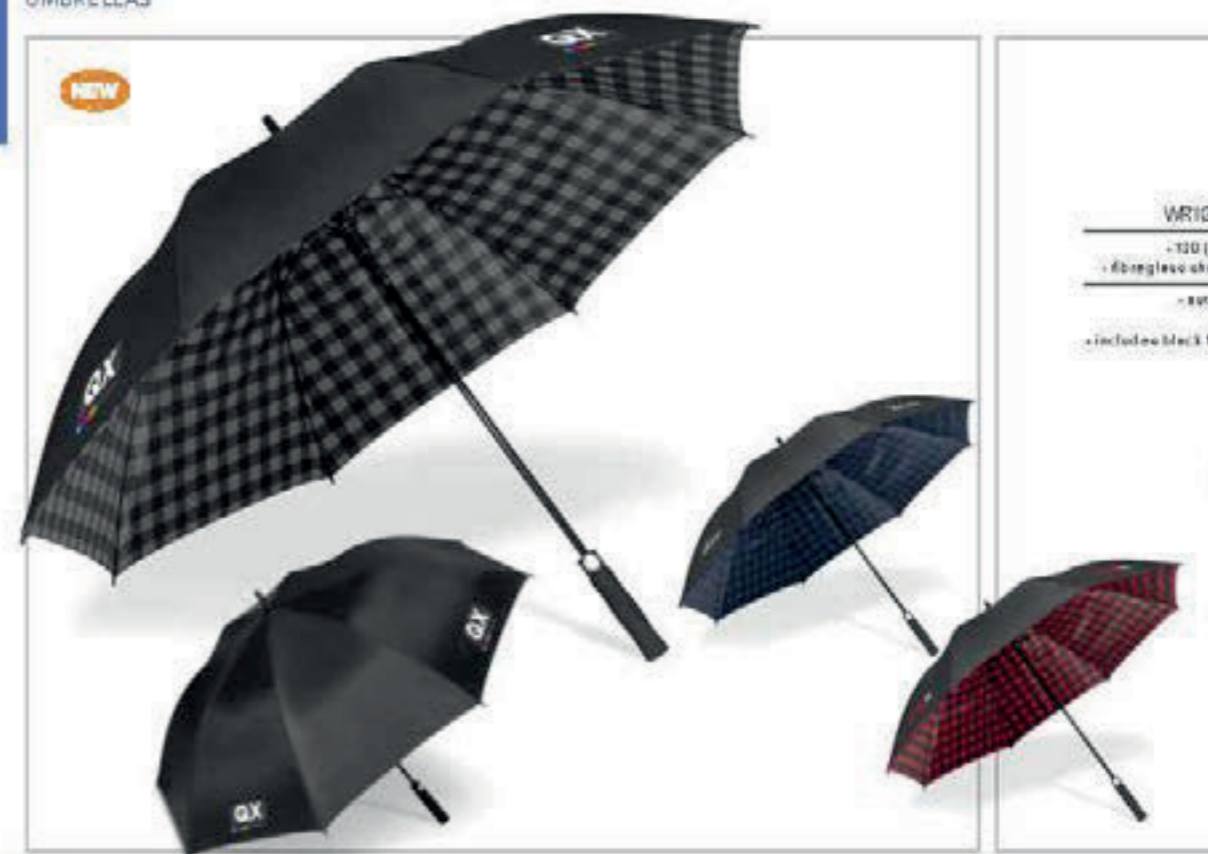

UMBRELLAS

NEW

UMB-7705 WRIGLEY UMBRELLA

- 120 (dia) - 190T polyester
- fibreglass shaft - EVA foam handle
- automatic open function
- 8 panels
- includes black 190T polyester pouch (not shown)

WALK BEHINDS SCREEN CODE

ALEX VARGA NEW

AV-19035 ALEX VARGA TEMPEST UMBRELLA

- 108 (dia) - 190T polyester
- ABS shaft
- ribbed C-hook handle
- patterned inverted umbrella
- windproof
- 8 panels
- carry strap cover included

WALK BEHINDS SCREEN CODE