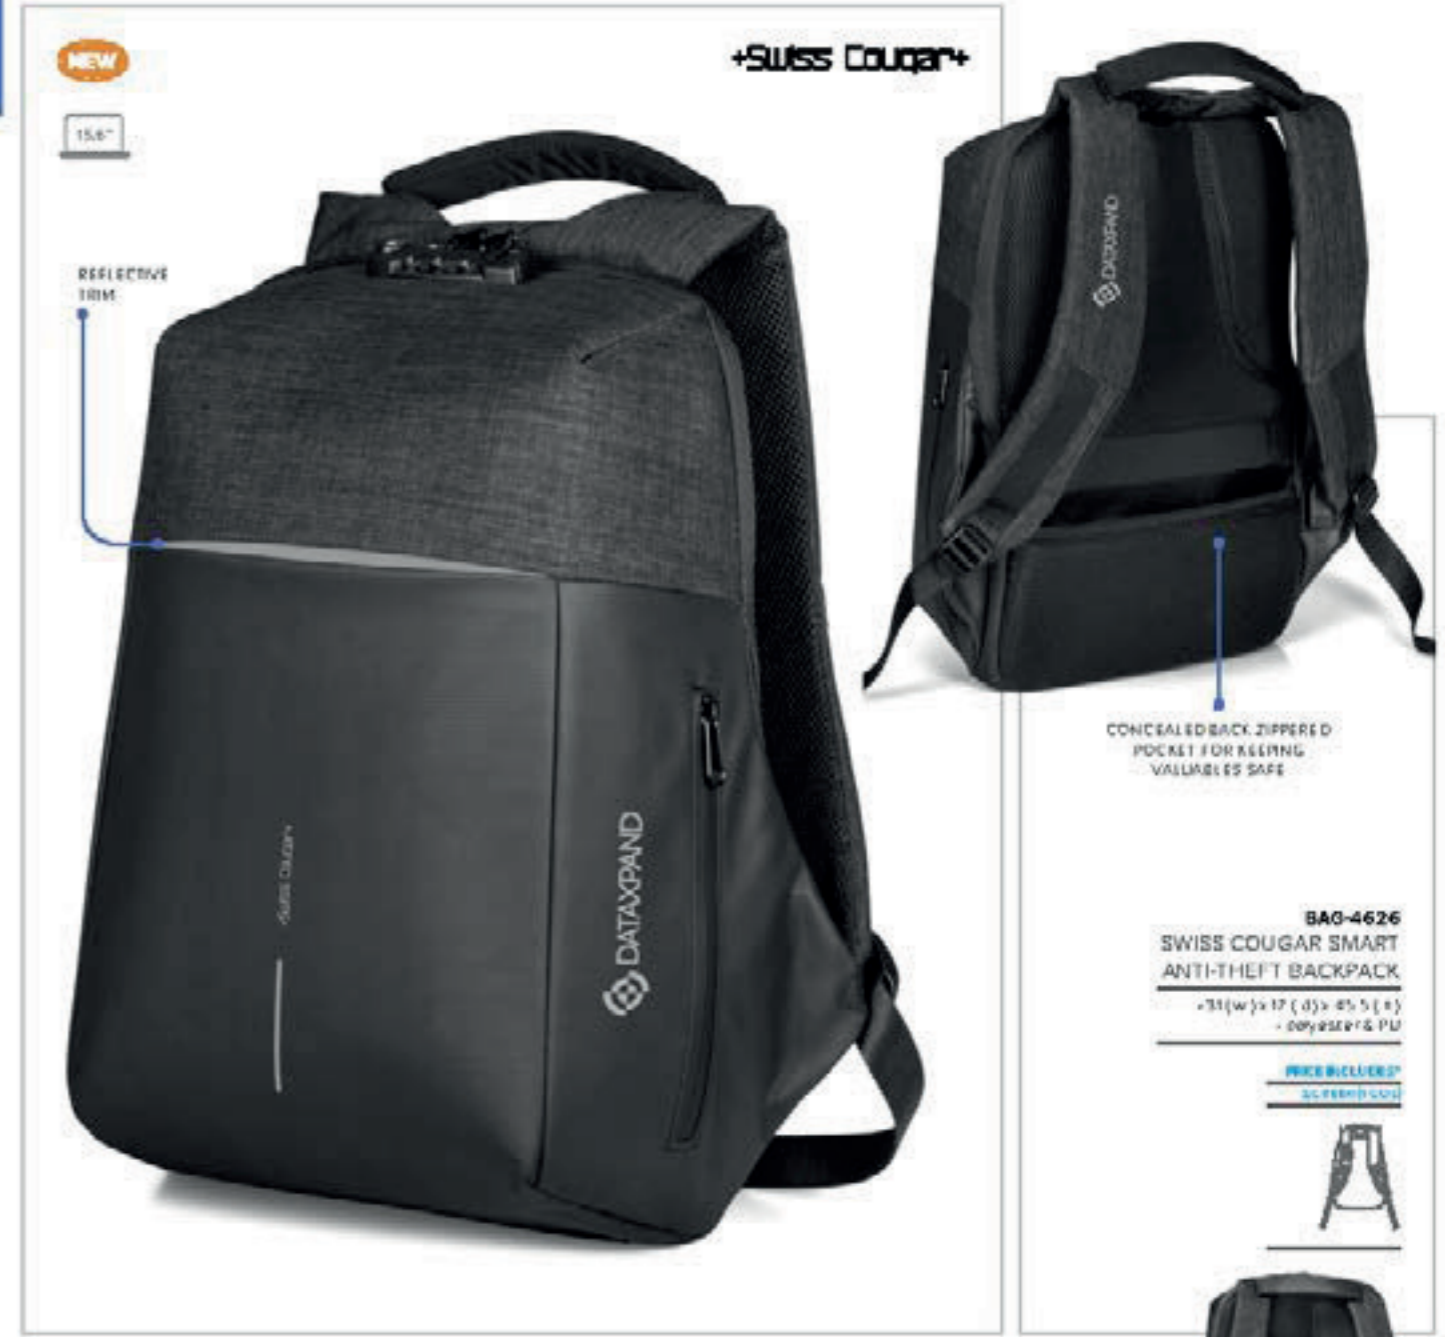

BAG-3696
CRESCENDO
COMPU-MESSENGER BAG
- 48 (w) x 12.5 (d) x 32.5 (h)
- 600D & rugged
- reflective alignment panel
- adjustable padded shoulder strap

PRICE BULLSEYE™
SCREEN LOCK

BAG-4607
COLLEGIATE
COMPU-MESSENGER BAG
- 40 (w) x 12 (d) x 30 (h)
- 600D fabric with PU
- adjustable removable shoulder strap

PRICE BULLSEYE™
SCREEN LOCK

BACK STRAPS CAN BE TUCKED IN WHEN NOT IN USE

NEW

BAG-4626
SWISS COUGAR™
ANTI-THEFT BACKPACK
- 31 (w) x 17 (d) x 25.5 (h)
- 600D fabric & PU

PRICE BULLSEYE™
SCREEN LOCK

REFLECTIVE STRIP

CONCEALED BACK ZIPPERED POCKET FOR KEEPING VALUABLES SAFE