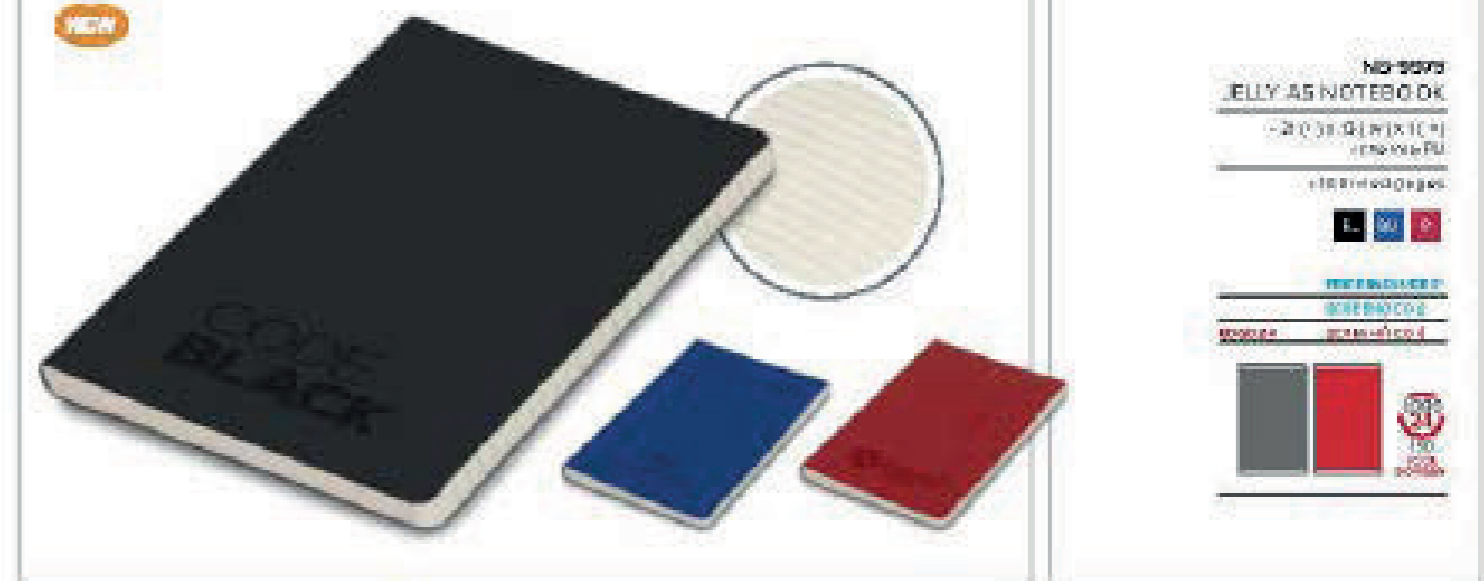

NB-9915
JELLY A5 NOTEBOOK

- 20.3 (100%) (W x H) |

- 100 (100%) pages

PRICE INCLUDES:
COVER & COLO