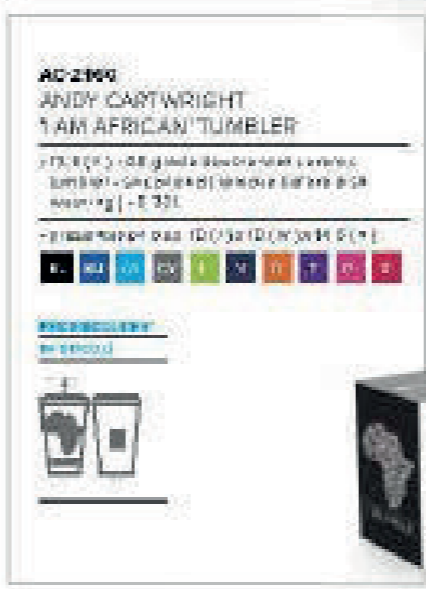

-Presentation box (1) (1) (1) (1) (1) (1) (1) (1)

PRICE INCLUDES:
 MUG & LID

Andy Cartwright

BACK OF TUMBLER IS BLANK FOR BRANDING PURPOSES

AC-2160
ANDY CARTWRIGHT
I AM AFRICAN TUMBLER

-17.8 (H) - 480 ml glass double-wall ceramic tumbler - one color only, available for 1200 (weight) - 0.321