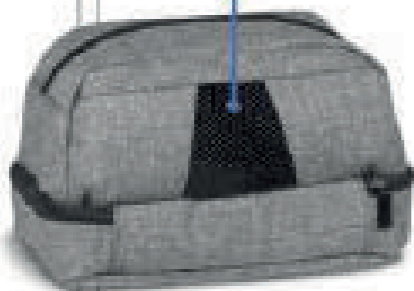

VIEW 2: COVERTMENT

VIEW 3: COVERTMENT

BAG-4107
GREYSTON TOILETRY BAG

-12" (H) x 10" (W) x 10" (D)
-B010

PRINTING METHOD:
SCREEN PRINTING

COLORS: 12 COLORS

MESH POCKET
PROVIDES VENTILATION

BAGS: SHOPPERS & TOTES