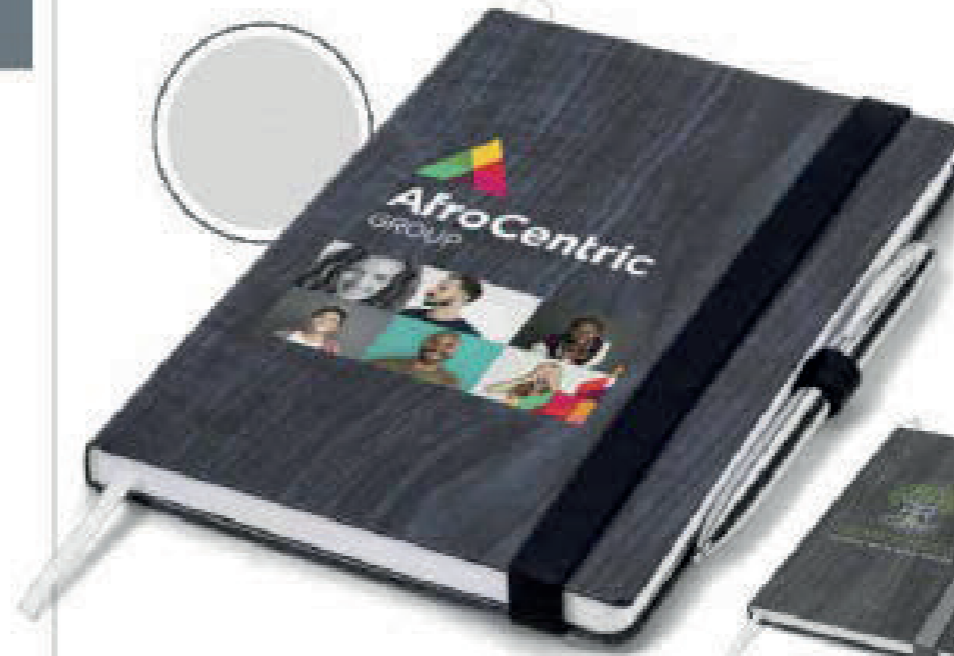

NO-9947
WOODSTOCK AS NOTEBOOK
+ 21 x 10 (3x4) 2 (M) (x 18) (1)
+ PU + 120 (14) pages
+ 100 x 100 (1) (1) (1) (1) (1)

PRICE INCLUDES:
NOTEBOOK SC 21101000